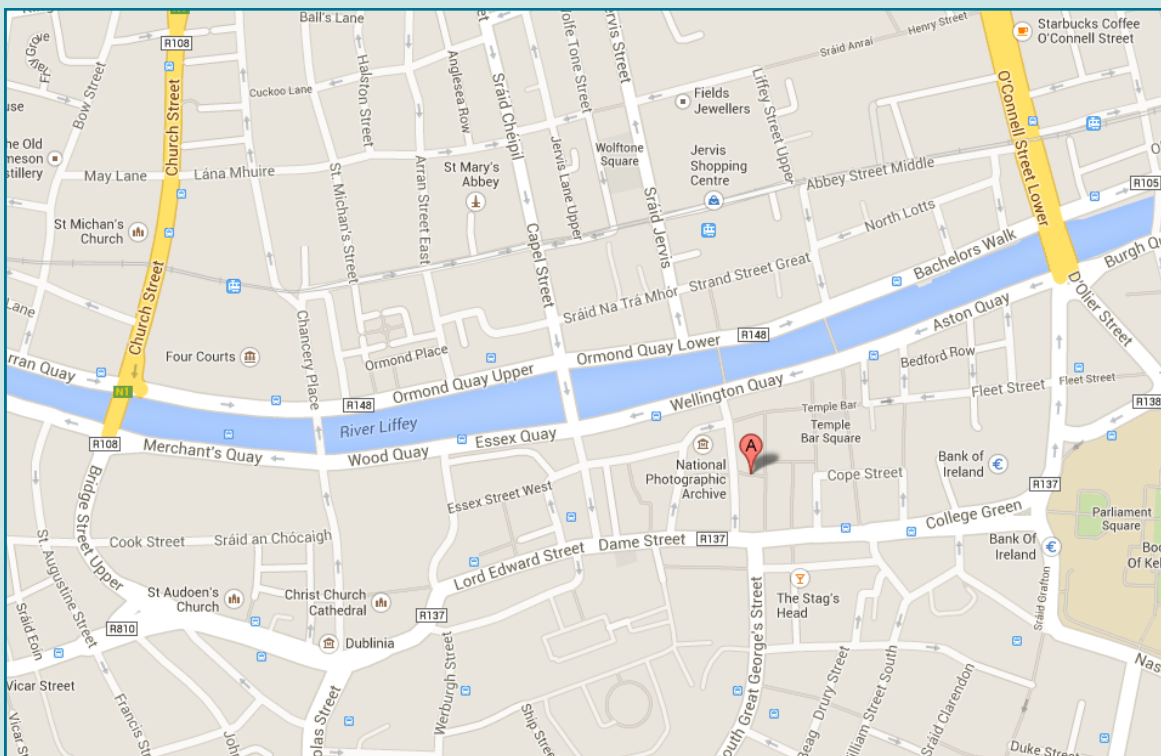

Map and Google Maps link:

<https://maps.google.ie/maps/ms?msid=209509103185235965621.0004f3ca49a2c9e16727d&msa=0&ll=53.345773,-6.263473&spn=0.009159,0.016544>